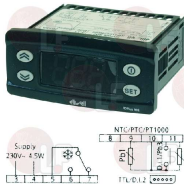

3445375 CONTROLLER ELIWELL ID PLUS 902
 230V 50/60Hz
 1 relay output 8A for compressor
 1 selectable NTC/PTC/PT1000 probe (not included)
 1 programmable digital/temperature input
 TTL input for copy card connection
 front dimension 74x32xdepth 59 mm
 mounting hole 71x29 mm