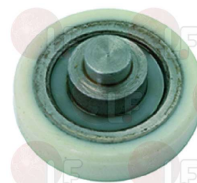

ZANUSSI 082742

3063900 BEARING FOR DRAWER GUIDE ø 24 mm
for Refrigerated table