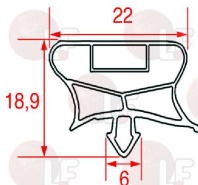

ZANUSSI 0A9647

3186487 SNAP-IN GASKET 570x405 mm
magnetic-colour grey
for Refrigerated table (WHIRLPOOL) - Series EDON
Series RCDR - Series TRNA - Series TRRN
for Refrigerated table (ZANUSSI) - Series TRN