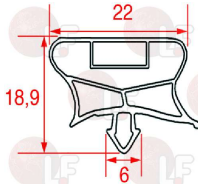

ZANUSSI 0A8752

3786484 SNAP-IN GASKET 407x175 mm
magnetic - colour grey
for Refrigerated table (ZANUSSI) - Series EDON
Series RCDR - Series TRNA - Series TRRN