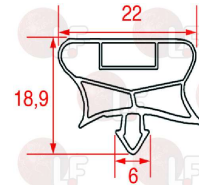

ZANUSSI 083851

3186919 SNAP-IN GASKET 1480x640 mm
magnetic - grey
for Refrigerated cupboard (WHIRLPOOL) ADN110
ADN220 - AKN110 - AKN220 - ASN110 - ASN220
C14RM - KDNE662 - RSD36 - RS212 - RVNM051
RVNM061 - RVNM142
for Refrigerated cupboard (ZANUSSI) E14COD2C