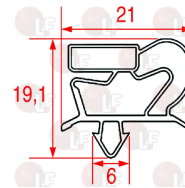

ZANUSSI 081815

3186931 SNAP-IN DOOR GASKET 600x385 mm
magnetic - grey colour
for Refrigerated table (ZANUSSI) TR1202 - TR1221
TR1603 - TR1622 - TR1641 - TR2004