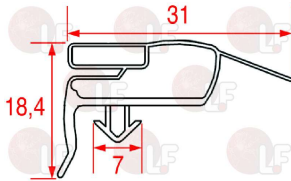

ZANUSSI 087129

3186077 SNAP-IN GASKET 1500x710 mm
magnetic - grey colour

ZANUSSI 081724

3786378 SNAP-IN GASKET 1512x642 mm
magnetic - color grey

ZANUSSI 089735

Suitable for:

3186845 SNAP-IN GASKET 1515x685 mm
magnetic - grey colour
for 400 L CABINET