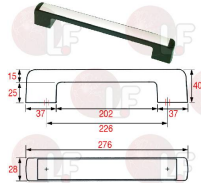

Handles

3242923 BLACK DOOR HANDLE 8730 276x28x40 mm
distance between holes 226 mm
insert in aluminium