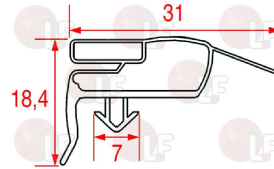

ZANUSSI 0A8049

ZANUSSI 081294

Suitable for:

4088076 SNA-IN GASKET 1699x618 mm
magnetic
for Refrigerated cupboard (ZANUSSI) APF22B
APF223 - APF224 - APP11B - APP113 - APP114
APP224 - CM06RFWM - CM06RF3M - CM06RF4M
CM13FFWM - CM13FF3M - CM13FF4M - M06P0M1C
M06P2M1C - M06P9M1C - M13COM2C - M13C2M2C
M13C9M2C