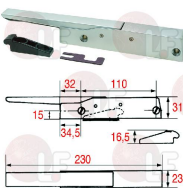

3242579 RH-LH CATCH WITHOUT LOCK 570 CR

straight handgrip
length 230x23 mm
mounting distance 110 mm
altezza aggancio 16,5 mm