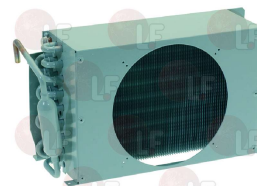

ZANUSSI 0A9681

ZANUSSI 087402