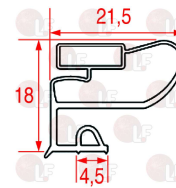

ZANUSSI 0A8048

ZANUSSI 081293

3186926 MIDDLE EDGED GASKET 382x335 mm
magnetic - white colour
for Refrigerated table (ZANUSSI) - Series TR