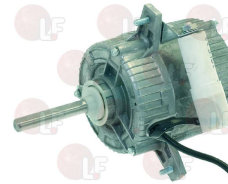

ZANUSSI 087799

ZANUSSI 088013

3240881 MOTOR EMI 101M-50130/3
230V 50/60Hz 130W 1300rpm
with thermal protection