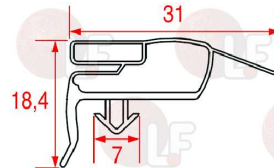

ZANUSSI 082725

3786586 SNAP-IN GASKET 590x397 mm
magnetic - grey color