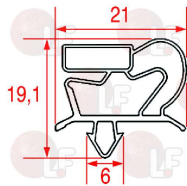

ZANUSSI 089183

Suitable for:

4099531 SNAP-IN GASKET 585x415 mm
magnetic
for Refrigerated table (ZANUSSI) HB4P

ZANUSSI 099531

5048656 SNAP-IN GASKET 590x385 mm
magnetic - colour grey
for Refrigerated table (ZANUSSI) - Series TRN