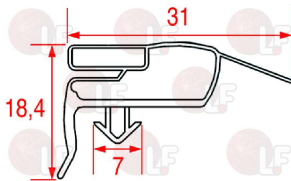

ZANUSSI 080959

3186505 SNAP-IN GASKET 1695x600 mm
magnetic-colour grey
for Refrigerated cupboard (WHIRLPOOL) - Series APF
Series APP
for Refrigerated cupboard (ZANUSSI) - Series APF
Series APP - M13P0M2C 728260

ZANUSSI 087357

3186507 SNAP-IN GASKET 1700x612 mm
magnetic - grey colour
for REFRIGERATOR 600 L