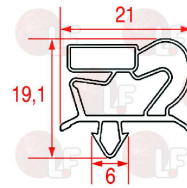

ZANUSSI 081943

3186076 SNAP-IN GASKET 1570x670 mm
magnetic - grey colour