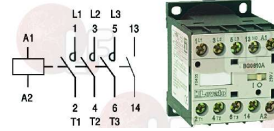

ZANUSSI 0K4938

ZANUSSI 054928

3446552 CONTACTOR LOVATO BG0610A
coil 6A 230V 50/60Hz 2.2Kw
3 normally open contacts
1 normally open auxiliary contact