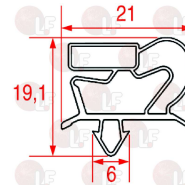

ZANUSSI 081772

Suitable for:

3186921 SNAP-IN DOOR GASKET 385x275 mm
magnetic - grey colour
for Refrigerated table (ZANUSSI) - Series TRN