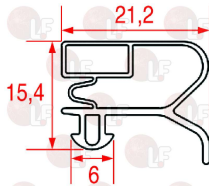

ZANUSSI 088076

3186914 SNAP-IN DOOR GASKET 1470x690 mm
magnetic - grey colour
for REFRIGERATORS