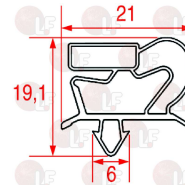

ZANUSSI 0A9180

Suitable for:

4088028 SNAP-IN GASKET 374x363 mm
magnetic

ZANUSSI 088028

Suitable for:

3186485 SNAP-IN GASKET 385x170 mm
magnetic-colour grey
for Refrigerated table (ZANUSSI) - Series EDON
Series EDORN