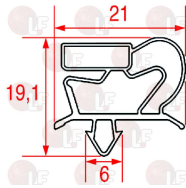

Suitable for:

3186930 SNAP-IN DOOR GASKET 385x215 mm
magnetic - grey colour
for Refrigerated table (ZANUSSI) TR1202 - TR1221
TR1603 - TR1622 - TR1641 - TR2004