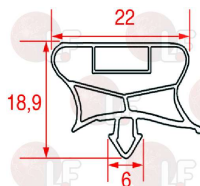

ZANUSSI 087451

3186488 SNAP-IN GASKET 710x650 mm
magnetic - grey colour
for Refrigerated cupboard (ZANUSSI) - Series ADN