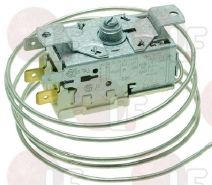

ZANUSSI 0A8203

3444897 THERMOSTAT RANCO K50 L3295
2 contacts 6A 250V
capillary 1300 mm