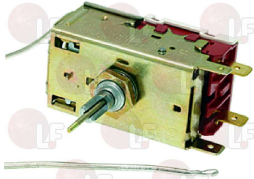

Suitable for:

3444921 THERMOSTAT RANCO K60 L2034
2 contacts 6A 250V
capillary 1500 mm
COLD -17°C - WARM -10°C
for Refrigerated table (ZANUSSI) - Series DCB

ZANUSSI 081378

Suitable for:

3441906 SPRING FOR KNOB