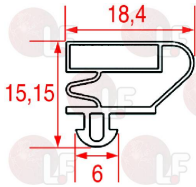

ZANUSSI 082375

3186846 SNAP-IN DOOR GASKET 1530x665 mm
magnetic - black colour
for CABINETS