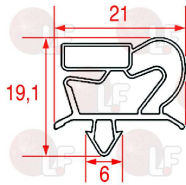

ZANUSSI 087691

3786483 SNAP-IN GASKET 441x366 mm
magnetic - grey colour
for Refrigerated table (ZANUSSI) DRPAF12 - DRPAF16
SSDPC12 - SSDPC16