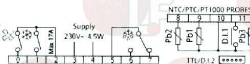

ZANUSSI 089903

3445070 PTC PVC PROBE 1500 mm
 2-wire probe temperature range -30+80°C
 bulb ø 6x40 mm

ZANUSSI 0S0302

ZANUSSI 083583

3445378 CONTROLLER ELIWELL ID PLUS 974
 230V 50/60Hz
 1 relay output 2Hp for compressor
 1 relay output 8A for defrosting
 1 relay output 5A for fans
 2 selectable NTC/PTC/PT1000 probes (not included)
 1 programmable digital/temperature input
 1 programmable digital input
 TTL input for copy card connection
 with buzzer
 front dimension 74x32xdepth 59 mm
 mounting hole 71x29 mm