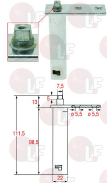

ZANUSSI 082501

ZANUSSI 087135

3053930 SHORT PIN HINGE INTERTECNICA 28XC

with square pin 7.5 mm
for Refrigerated cupboard (STUDIO 54) OASIS1400
OASIS700
for Refrigerated cupboard (WHIRLPOOL) AFW1400
AFW700
for Refrigerated cupboard (AFINOX) AR300LT