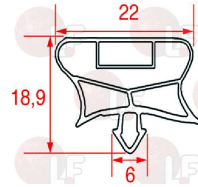

ZANUSSI 088484

3186486 SNAP-IN GASKET 407x270 mm
magnetic-colour grey
for Refrigerated table (WHIRLPOOL) - Series EDON
Series RCDR - Series TRNA - Series TRRN
for Refrigerated table (ZANUSSI) - Series EDON
Series TRN