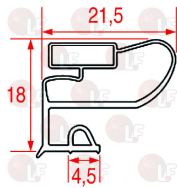

3186926 MIDDLE EDGED GASKET 382x335 mm
magnetic - white colour
for Refrigerated table (ZANUSSI) - Series TR

ZANUSSI 084025

3186080 MIDDLE EDGED GASKET 390x185 mm
magnetic - white colour
for REFRIGERATED COUNTERS