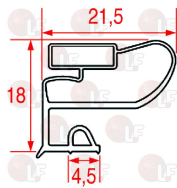

Gaskets for refrigerators

3186075 MIDDLE EDGED GASKET 1570x670 mm
magnetic - white colour