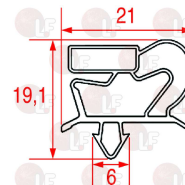

ZANUSSI 087664

3186922 SNAP-IN GASKET 580x385 mm
magnetic - grey colour
for Refrigerated table (ZANUSSI) - Series TRN