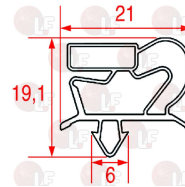

ZANUSSI 0A8365

3186928 SNAP-IN DOOR GASKET 1530x660 mm
magnetic - grey colour
for REFRIGERATOR