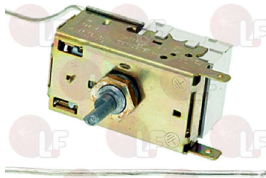

3444905 THERMOSTAT RANCO K55 L5078

2 contacts 6A 250V
capillary 2000 mm
COLD +1.4°C - WARM +10.5°C
D shaft $\varnothing$ 6x4.6 mm
for Refrigerated cupboard (ZANUSSI)
Series KOMPACT - Series LUX - Series SLIM