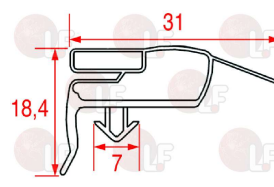

ZANUSSI 082586

3186933 SNAP-IN DOOR GASKET 1570x665 mm
magnetic - grey colour
for REFRIGERATOR (old type)