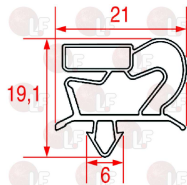

ZANUSSI 0A9565

3186484 SNAP-IN GASKET 595x465 mm
magnetic-colour grey
for Refrigerated table (ZANUSSI) - Series EDON
Series EDORN - Series ZBRAV