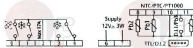

3445070 PTC PVC PROBE 1500 mm
2-wire probe temperature range -30+80°C
bulb ø 6x40 mm

ZANUSSI 0S0302

ZANUSSI 083583

ZANUSSI

Suitable for:

3445402 CONTROLLER ELIWELL ID PLUS 974
12Vac/dc
1 relay output 2Hp for compressor
1 relay output 8A for defrosting
1 relay output 5A for fans
2 selectable NTC/PTC/PT1000 probes (not included)
1 programmable digital/temperature input
1 programmable digital input
TTL input for copy card connection
with buzzer
front dimension 74x32xdepth 59 mm
mounting hole 71x29 mm