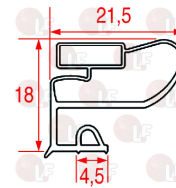

ZANUSSI 0A8083

3186769 MIDDLE EDGED GASKET 390x198 mm
magnetic - color white