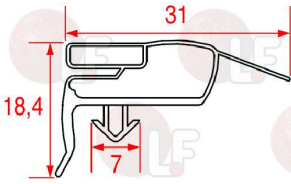

ZANUSSI 087664

3186922 SNAP-IN GASKET 580x385 mm
magnetic - grey colour
for Refrigerated table (ZANUSSI) - Series TRN

ZANUSSI 082725

Suitable for:

3786553 SNAP-IN GASKET 580x407 mm
magnetic - grey colour
for Refrigerated table (ZANUSSI) STRP1101