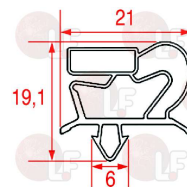

ZANUSSI 087824

3786549 SNAP-IN GASKET 1805x740 mm
magnetic - grey colour
for Refrigerated cupboard (ALPENINOX)
for Refrigerated cupboard (WHIRLPOOL) EWDE602
EWDZ602 - EWE601 - EWZ601
for Refrigerated cupboard (ZANUSSI) EWDE602
EWDZ602 - EWE601 - EWZ601