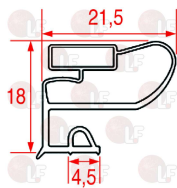

ZANUSSI 0A8081

3186925 MIDDLE EDGED GASKET 590x382 mm
magnetic - white colour
for Refrigerated table (ZANUSSI) - Series TR