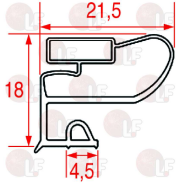

Suitable for:

3186070 MIDDLE EDGED GASKET 770x670 mm
magnetic - white colour

ZANUSSI 0A8049

ZANUSSI 081294

Suitable for:

4088076 SNA-IN GASKET 1699x618 mm
magnetic
for Refrigerated cupboard (ZANUSSI) APF22B
APF223 - APF224 - APP11B - APP113 - APP114
APP224 - CM06RFWM - CM06RF3M - CM06RF4M
CM13FFWM - CM13FF3M - CM13FF4M - M06P0M1C
M06P2M1C - M06P9M1C - M13COM2C - M13C2M2C
M13C9M2C

ZANUSSI 088076

3186914 SNAP-IN DOOR GASKET 1470x690 mm
magnetic - grey colour
for REFRIGERATORS

ZANUSSI 0A8365

3186928 SNAP-IN DOOR GASKET 1530x660 mm
magnetic - grey colour
for REFRIGERATOR

ZANUSSI 082375

3186846 SNAP-IN DOOR GASKET 1530x665 mm
magnetic - black colour
for CABINETS

ZANUSSI 082586

3186933 SNAP-IN DOOR GASKET 1570x665 mm
magnetic - grey colour
for REFRIGERATOR (old type)

ZANUSSI 0A8225

3186920 SNAP-IN DOOR GASKET 325x170 mm
magnetic - grey colour
for Refrigerated table (ZANUSSI) - Series TRN

ZANUSSI 082740

3186923 SNAP-IN DOOR GASKET 385x155 mm
magnetic - grey colour
for Refrigerated table (ZANUSSI) - Series MVR
Series TRN

ZANUSSI 031694