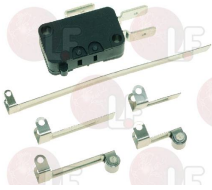

ZANUSSI 049621

Suitable for:

3240148 MICROSWITCH MAGNET 63x19x11 mm

ZANUSSI 049627

3240407 MECHANICAL MICROSWITCH KIT 16A 250V
3 locking positions
the kit includes 5 levers:
lever 75 mm - lever 27 mm - lever 15 mm
lever 15 mm with wheels - lever 27 mm with wheels