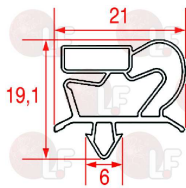

ZANUSSI 087129

3186077 SNAP-IN GASKET 1500x710 mm
magnetic - grey colour