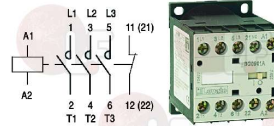

ZANUSSI

3446557 CONTACTOR LOVATO BG0901A
coil 9A 230V 50/60Hz 4Kw
3 normally open contacts
1 normally closed auxiliary contact