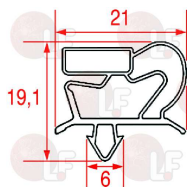

ZANUSSI 0A9099

3786482 SNAP-IN GASKET 1705x663 mm
magnetic - grey colour
for Refrigerated cupboard (WHIRLPOOL) WDE752
WE751 - WZ751
for Refrigerated cupboard (ZANUSSI) WE751