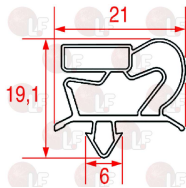

ZANUSSI 082759

3186932 SNAP-IN DOOR GASKET 385x335 mm
magnetic - grey colour
for Refrigerated table (ZANUSSI) TR1202 - TR1221
TR1603 - TR1622 - TR1641 - TR2004