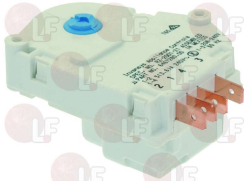

Suitable for:

3322239 **TIMER RZ-2001-21**
230V 50Hz
cycle 4h 15min
for Refrigerated cupboard (ZANUSSI) 400L

ZANUSSI 084986

Suitable for:

3322901 **TIMER SB3.82**
24 hours cycle (1 - 12)
defrosting from 2 to 60 minutes
with fan delay
230V 50Hz