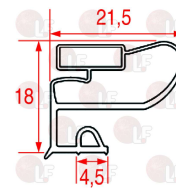

ZANUSSI 0A8083

3186769 MIDDLE EDGED GASKET 390x198 mm
magnetic - color white

ZANUSSI 0A8379

3186081 MIDDLE EDGED GASKET 390x310 mm
magnetic - white colour
for REFRIGERATED COUNTERS

ZANUSSI 0A8079

3186082 MIDDLE EDGED GASKET 435x390 mm
magnetic - white colour
for REFRIGERATED COUNTERS