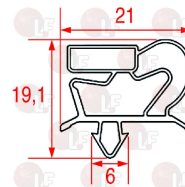

ZANUSSI 082740

3186923 SNAP-IN DOOR GASKET 385x155 mm
magnetic - grey colour
for Refrigerated table (ZANUSSI) - Series MVR
Series TRN