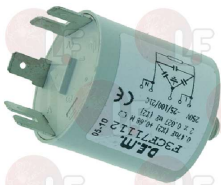

Interference suppression filters

3160099 INTERFERENCE SUPPRESSION FILTER 0.47µF