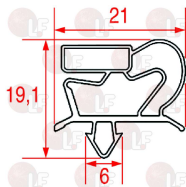

ZANUSSI 0A8225

3186920 SNAP-IN DOOR GASKET 325x170 mm
magnetic - grey colour
for Refrigerated table (ZANUSSI) - Series TRN