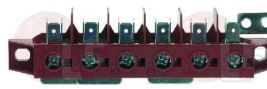

3247009 6-POLE TERMINAL BLOCK FV122/B 40A 600V

for cable max 6 mm²
operating temperature 150°C
nominal voltage 450 V