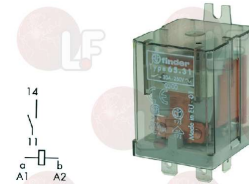

3351021 RELAY 62.82 16A 230V 50/60Hz
2 switching contacts

ZANUSSI 0PE302

3351602 RELAY 65.31 30A 250V 50/60Hz
1 cut-off contact

ZANUSSI 085647

Solenoid valves

3120189 CASTEL COIL 110V HM2
50/60 Hz

ZANUSSI

3120910 CASTEL COIL 230V HM2
50/60 Hz