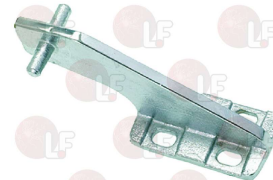

ZANUSSI 082962

3053905 HINGE CENTRAL BRACKET
for Refrigerated cupboard (WHIRLPOOL)
for Refrigerated cupboard (ZANUSSI)