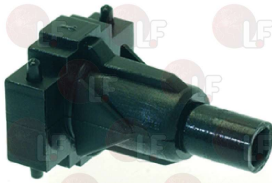

ZANUSSI 082473

3319415 KEY SUPPORTING BODY
 for all models

ZANUSSI 083050

3319922 SINGLE POLE CHANGEOVER SWITCH
 lead connector 6.35x0.8 mm

ZANUSSI 0A8273

3319923 BLACK/RED CAM

ZANUSSI 0A8272

3319921 SINGLE-POLE SWITCH 16A 250V