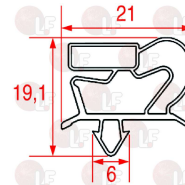

ZANUSSI 088055

3786400 SNAP-IN GASKET 510x435 mm
magnetic - grey colour
for Display cabinet refrigerated (ZANUSSI) SAL25