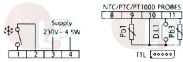

ZANUSSI 0S0302

ZANUSSI 083583

3445376 CONTROLLER ELIWELL ID PLUS 961
230V 50/60Hz
1 relay output 2Hp for compressor
1 selectable NTC/PTC/PT1000 probe (not included)
1 programmable digital/temperature input
pause defrosting
TTL input for copy card connection
front dimension 74x32xdepth 59 mm
mounting hole 71x29 mm

ZANUSSI 089903

3445070 PTC PVC PROBE 1500 mm
2-wire probe temperature range -30+80°C
bulb ø 6x40 mm