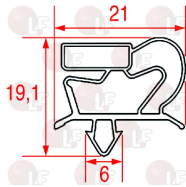

Suitable for:

3186930 SNAP-IN DOOR GASKET 385x215 mm
magnetic - grey colour
for Refrigerated table (ZANUSSI) TR1202 - TR1221
TR1603 - TR1622 - TR1641 - TR2004

ZANUSSI 081772

Suitable for:

3186921 SNAP-IN DOOR GASKET 385x275 mm
magnetic - grey colour
for Refrigerated table (ZANUSSI) - Series TRN

ZANUSSI 082759

3186932 SNAP-IN DOOR GASKET 385x335 mm
magnetic - grey colour
for Refrigerated table (ZANUSSI) TR1202 - TR1221
TR1603 - TR1622 - TR1641 - TR2004

ZANUSSI 081815

3186931 SNAP-IN DOOR GASKET 600x385 mm
magnetic - grey colour
for Refrigerated table (ZANUSSI) TR1202 - TR1221
TR1603 - TR1622 - TR1641 - TR2004

ZANUSSI 081805

3186929 SNAP-IN DOOR GASKET 735x660 mm
magnetic - grey colour
for REFRIGERATOR

ZANUSSI 082424

3186917 SNAP-IN DOOR GASKET 760x665 mm
magnetic - grey colour
for REFRIGERATORS

ZANUSSI 0A8230

3786465 SNAP-IN GASKET 1545x635 mm
magnetic - colour grey

ZANUSSI 083851

3186919 SNAP-IN GASKET 1480x640 mm
magnetic - grey
for Refrigerated cupboard (WHIRLPOOL) ADN110
ADN220 - AKN110 - AKN220 - ASN110 - ASN220
C14RM - KDNE662 - RSD36 - RS212 - RVNM051
RVNM061 - RVNM142
for Refrigerated cupboard (ZANUSSI) E14COD2C

ZANUSSI 087129

3186077 SNAP-IN GASKET 1500x710 mm
magnetic - grey colour

ZANUSSI 081724

3786378 SNAP-IN GASKET 1512x642 mm
magnetic - color grey

ZANUSSI 089735