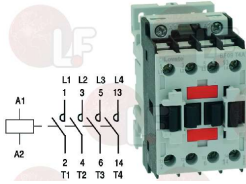

Suitable for:

ZANUSSI

3446506 CONTACTOR LOVATO BF2510A
25A 400V 12.5Kw
coil 230V 50/60Hz
3 normally open contacts
1 normally open auxiliary contact