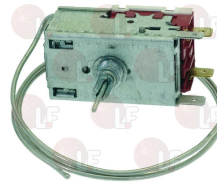

ZANUSSI 083177

3444517 THERMOSTAT RANCO K60 L2141
2 contacts 6A 250V
capillary 800 mm
for Self service counter refrigerated (WHIRLPOOL)
DLP14/F - DLP21/F - DL14/F - DL21/F
for Self service counter refrigerated (ZANUSSI)
DLP14/F - DLP21/F - DL14/F - DL21/F