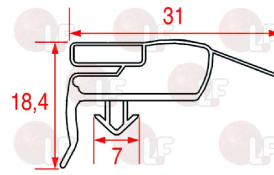

Suitable for:

3186845 SNAP-IN GASKET 1515x685 mm
magnetic - grey colour
for 400 L CABINET

ZANUSSI 0A8647

Suitable for:

3186599 SNAP-IN GASKET 1531x682 mm
magnetic - grey color
for Refrigerated cupboard (WHIRLPOOL) RW24
for Refrigerated cupboard (ZANUSSI) RS24

ZANUSSI 085719

3186074 SNAP-IN GASKET 1544x652 mm
magnetic - grey color

ZANUSSI 081943

3186076 SNAP-IN GASKET 1570x670 mm
magnetic - grey colour

ZANUSSI 080959

3186505 SNAP-IN GASKET 1695x600 mm
magnetic-colour grey
for Refrigerated cupboard (WHIRLPOOL) - Series APF
Series APP
for Refrigerated cupboard (ZANUSSI) - Series APF
Series APP - M13P0M2C 728260

ZANUSSI 087357

3186507 SNAP-IN GASKET 1700x612 mm
magnetic - grey colour
for REFRIGERATOR 600 L

ZANUSSI 0A9099

3786482 SNAP-IN GASKET 1705x663 mm
magnetic - grey colour
for Refrigerated cupboard (WHIRLPOOL) WDE752
WE751 - WZ751
for Refrigerated cupboard (ZANUSSI) WE751

ZANUSSI 087824

3786549 SNAP-IN GASKET 1805x740 mm
magnetic - grey colour
for Refrigerated cupboard (ALPENINOX)
for Refrigerated cupboard (WHIRLPOOL) EWDE602
EWDZ602 - EWE601 - EWZ601
for Refrigerated cupboard (ZANUSSI) EWDE602
EWDZ602 - EWE601 - EWZ601

ZANUSSI 0A9180