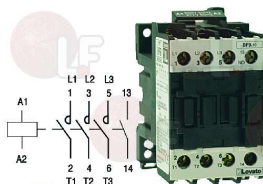

Contactors

3446561 CONTACTOR LOVATO BF0910A
coil 9A 230V 50/60Hz 4.2Kw
3 normally open contacts
1 normally open auxiliary contact