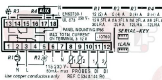

Electronic thermostats and controllers

4091642 CONTROLLER CAREL IRELCOHN215

115/230V 50/60Hz
1 relay output 12A
3 relay outputs 8A
2 NTC probes (not included)
2 digital inputs
ELECTROLUX-ZANUSSI configuration