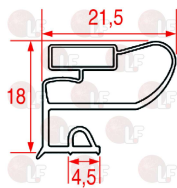

ZANUSSI 0A8379

3186081 MIDDLE EDGED GASKET 390x310 mm
magnetic - white colour
for REFRIGERATED COUNTERS