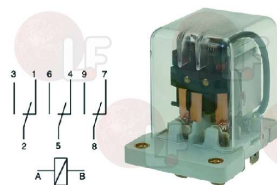

Suitable for:

ZANUSSI

Suitable for:

Probes

3445046 EVAPORATOR PROBE 2000 mm
bulb $\varnothing$ 6x20 mm
for Refrigerated cupboard (WHIRLPOOL)
Series ADN - Series ALN - Series ARDN
Series EDON - Series KLN - Series KLP
for Refrigerated cupboard (ZANUSSI) - Series ADF
Series ADN

ZANUSSI 087654

ZANUSSI 092174

3445028 PROBE NTC PVC 4000 mm
temperature field $-30^{\circ}+80^{\circ}\text{C}$
bulb $\varnothing$ 6x20 mm
for Refrigerated cupboard (ZANUSSI) - Series ADF
Series ADN

ZANUSSI 087832

ZANUSSI 092176

3445070 PTC PVC PROBE 1500 mm
2-wire probe temperature range $-30+80^{\circ}\text{C}$
bulb $\varnothing$ 6x40 mm

ZANUSSI 0S0302

ZANUSSI 083583

Rating-plates

3319327 CONTROL PANEL
for Refrigerated cupboard (ZANUSSI) 12800100.1

ZANUSSI 0A8881

Relays

3351900 RELAY B2-3 250V 16A
tripolar changeover switch