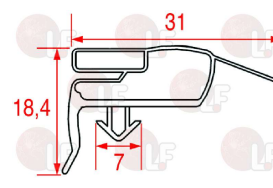

ZANUSSI 082424

3186917 SNAP-IN DOOR GASKET 760x665 mm
magnetic - grey colour
for REFRIGERATORS

ZANUSSI 0A8230

3786465 SNAP-IN GASKET 1545x635 mm
magnetic - colour grey