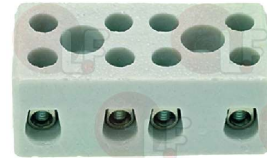

3247005 4-POLE CERAMIC TERMINAL BLOCK

for cable max 2.5 mm²
operating temperature 300°C
nominal voltage 450V
dimensions 40x18x16 mm