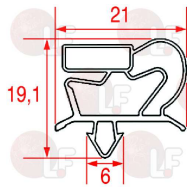

ZANUSSI 085719

3186074 SNAP-IN GASKET 1544x652 mm
magnetic - grey color