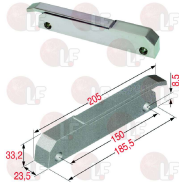

3242061 HANDLE CAP

ZANUSSI 081727

3242133 LEFT PLASTIC HEAD

ZANUSSI 082728

Suitable for:

Suitable for:

3242220 LOCKING WITHOUT CHROM.KEY LOCK ERGO 6188

RAHRBACH - distance between holes 150 mm
base lenght 185.5x23.5x33.2h mm