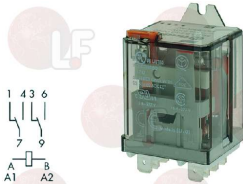

3351021 RELAY 62.82 16A 230V 50/60Hz
2 switching contacts

ZANUSSI 0PE302

3351602 RELAY 65.31 30A 250V 50/60Hz
1 cut-off contact

ZANUSSI 085647

Solenoid valves

3120189 CASTEL COIL 110V HM2
50/60 Hz

ZANUSSI

3120910 CASTEL COIL 230V HM2
50/60 Hz