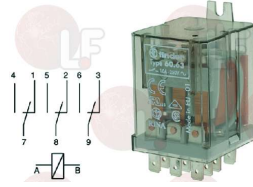

ZANUSSI 0D0013
ZANUSSI 083215

ZANUSSI 058857

ZANUSSI 069882

Suitable for:

3351605 RELAY 60.63 10A 230V 50/60Hz
3 switching contacts