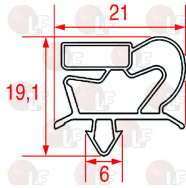

ZANUSSI 081805

3186929 SNAP-IN DOOR GASKET 735x660 mm
magnetic - grey colour
for REFRIGERATOR