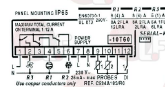

4091609 CONTROLLER CAREL IRELFOEN215

115/230V 50/60Hz
2 relay outputs 8A
1 relay output 6A
2 NTC probes (not included)
1 digital input
ELECTROLUX-ZANUSSI configuration