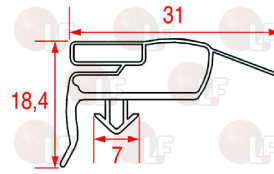

ZANUSSI 0A8647

Suitable for:

3186599 SNAP-IN GASKET 1531x682 mm
magnetic - grey color
for Refrigerated cupboard (WHIRLPOOL) RW24
for Refrigerated cupboard (ZANUSSI) RS24