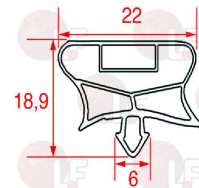

ZANUSSI 081724

3786378 SNAP-IN GASKET 1512x642 mm
magnetic - color grey