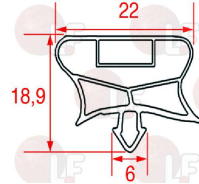

ZANUSSI 089183

Suitable for:

4099531 SNAP-IN GASKET 585x415 mm
magnetic
for Refrigerated table (ZANUSSI) HB4P