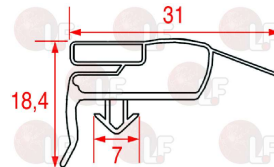

ZANUSSI 0A8992

3186600 SNAP-IN GASKET 685x590 mm
magnetic - grey color
for Refrigerated cupboard (ZANUSSI) PFF119