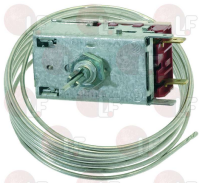

ZANUSSI 082792

3241900 THERMOSTAT KNOB Ø 50 mm
hole Ø 6x4 mm
for Self service counter (ZANUSSI)

ZANUSSI 080837

3444516 THERMOSTAT RANCO K60 L2112
2 contacts 6A 250V
capillary 2500 mm
for Self service counter refrigerated (ZANUSSI)