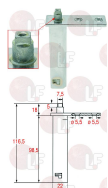

3053920 LONG PIN HINGE INTERTECNICA 28L

with square pin 7.5 mm
for Refrigerated cupboard (WHIRLPOOL)
for Refrigerated cupboard (ZANUSSI) APP113