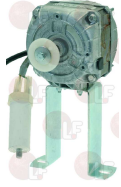

Suitable for:

3240631 MOTOR 35W EMI 83D-2535
230V 50/60Hz 1300rpm 95W Input
with starting capacitor 2.5µF
4 screws M4 for flange and bracket mounting
distance 17 mm
shaft length 34 mm

ZANUSSI 0KM742

3240211 5-POLE MOTOR ELCO 10W
230V 50/60Hz 1300rpm 38W Input
VN 10-20
for Refrigerated cupboard (IARP) CF700A